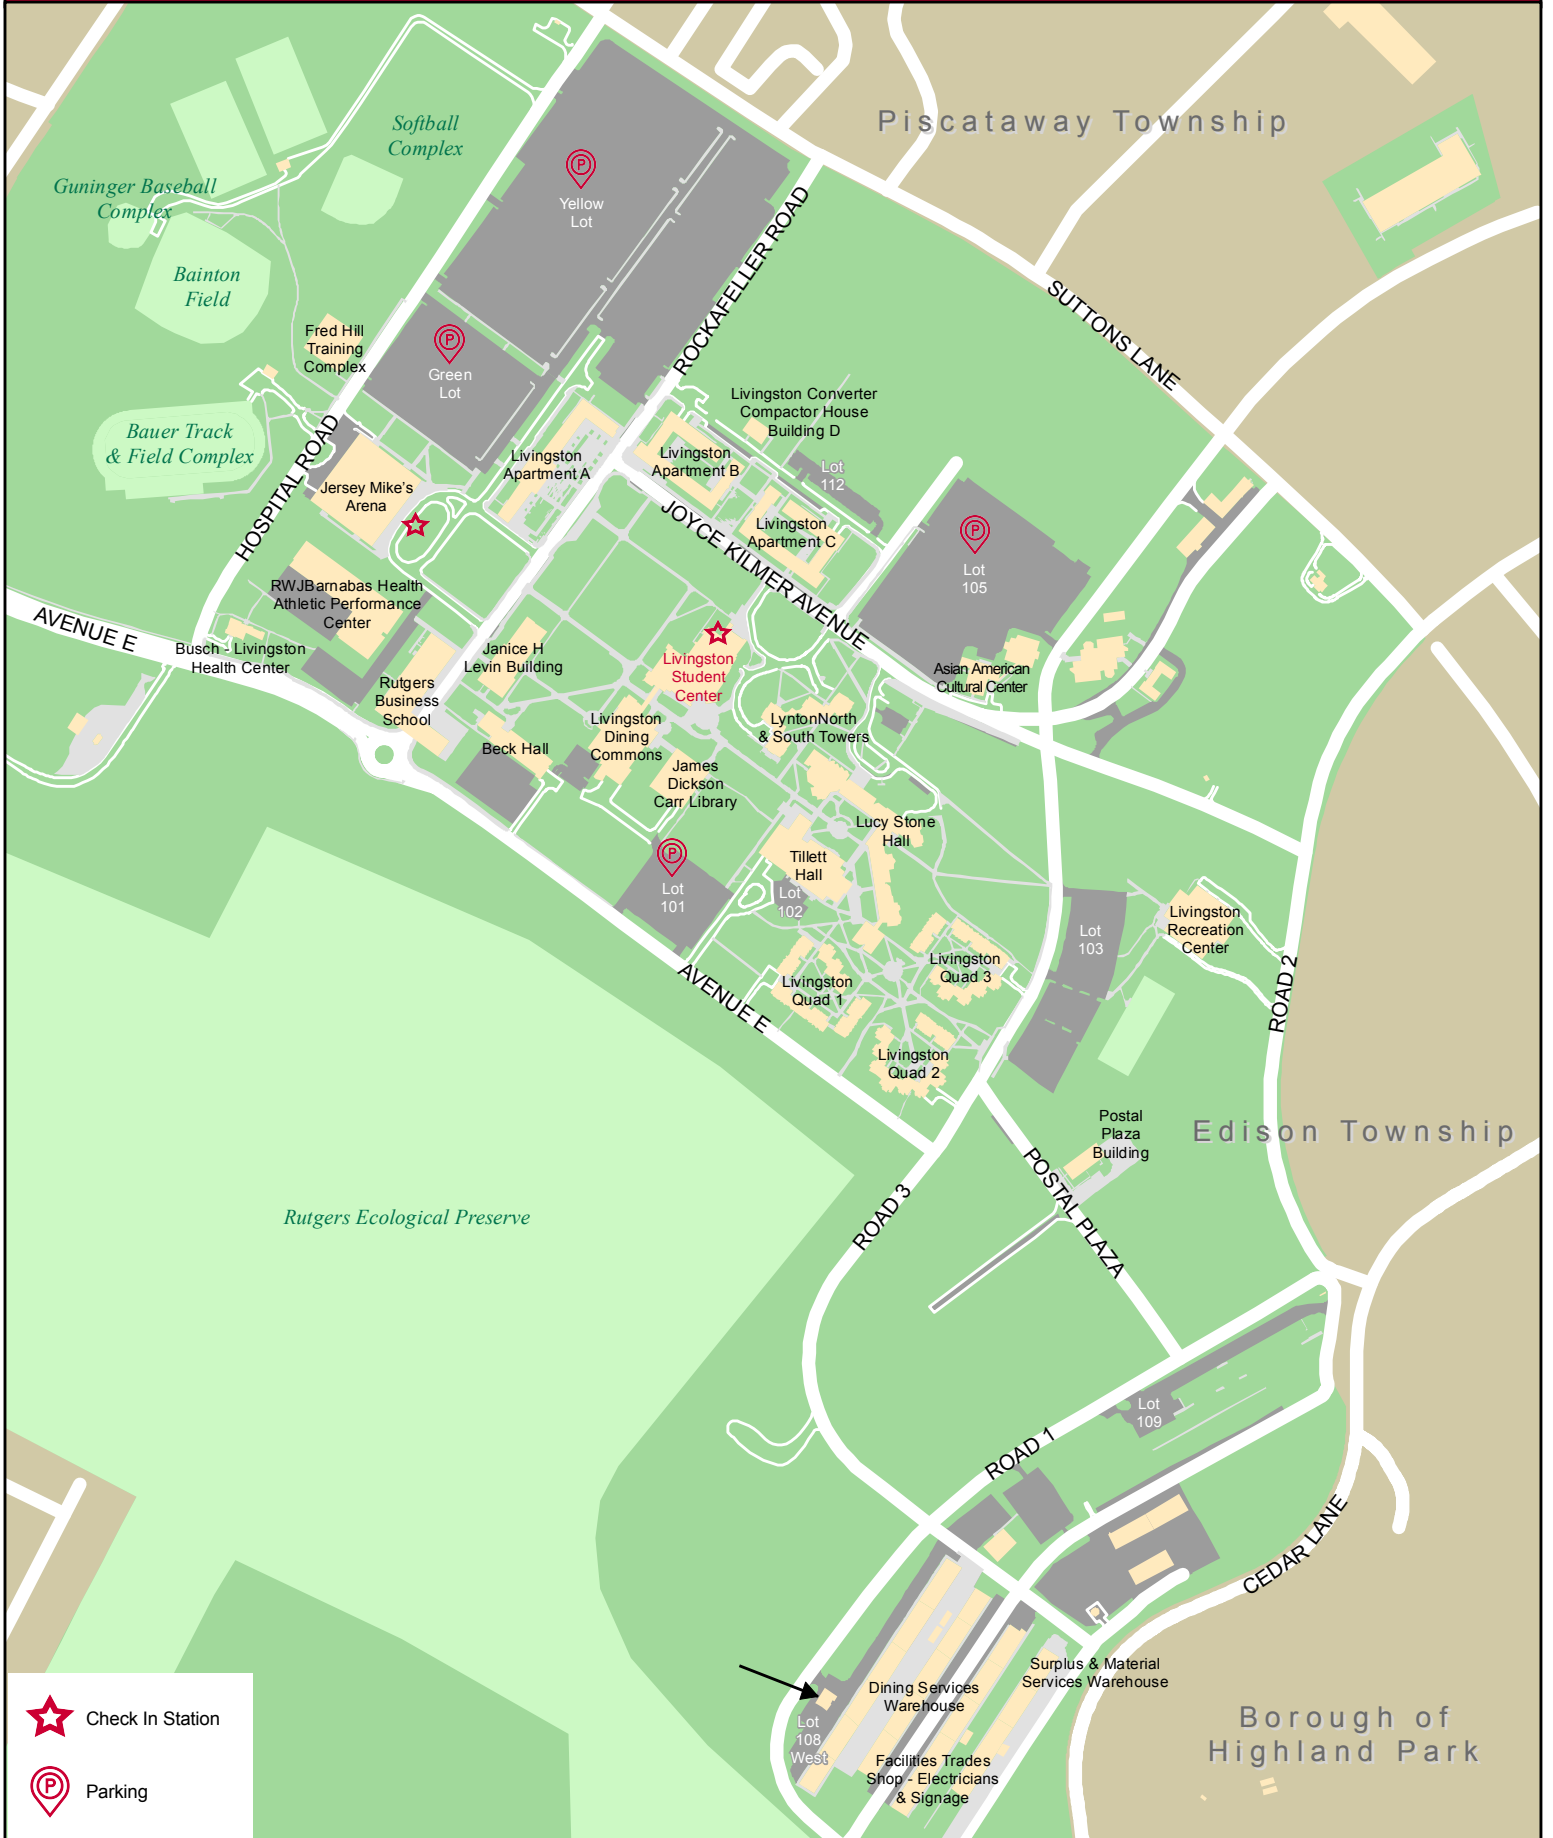

RUTGERS

UNIVERSITY | NEW BRUNSWICK

Livingston

- Check In Station
- Parking