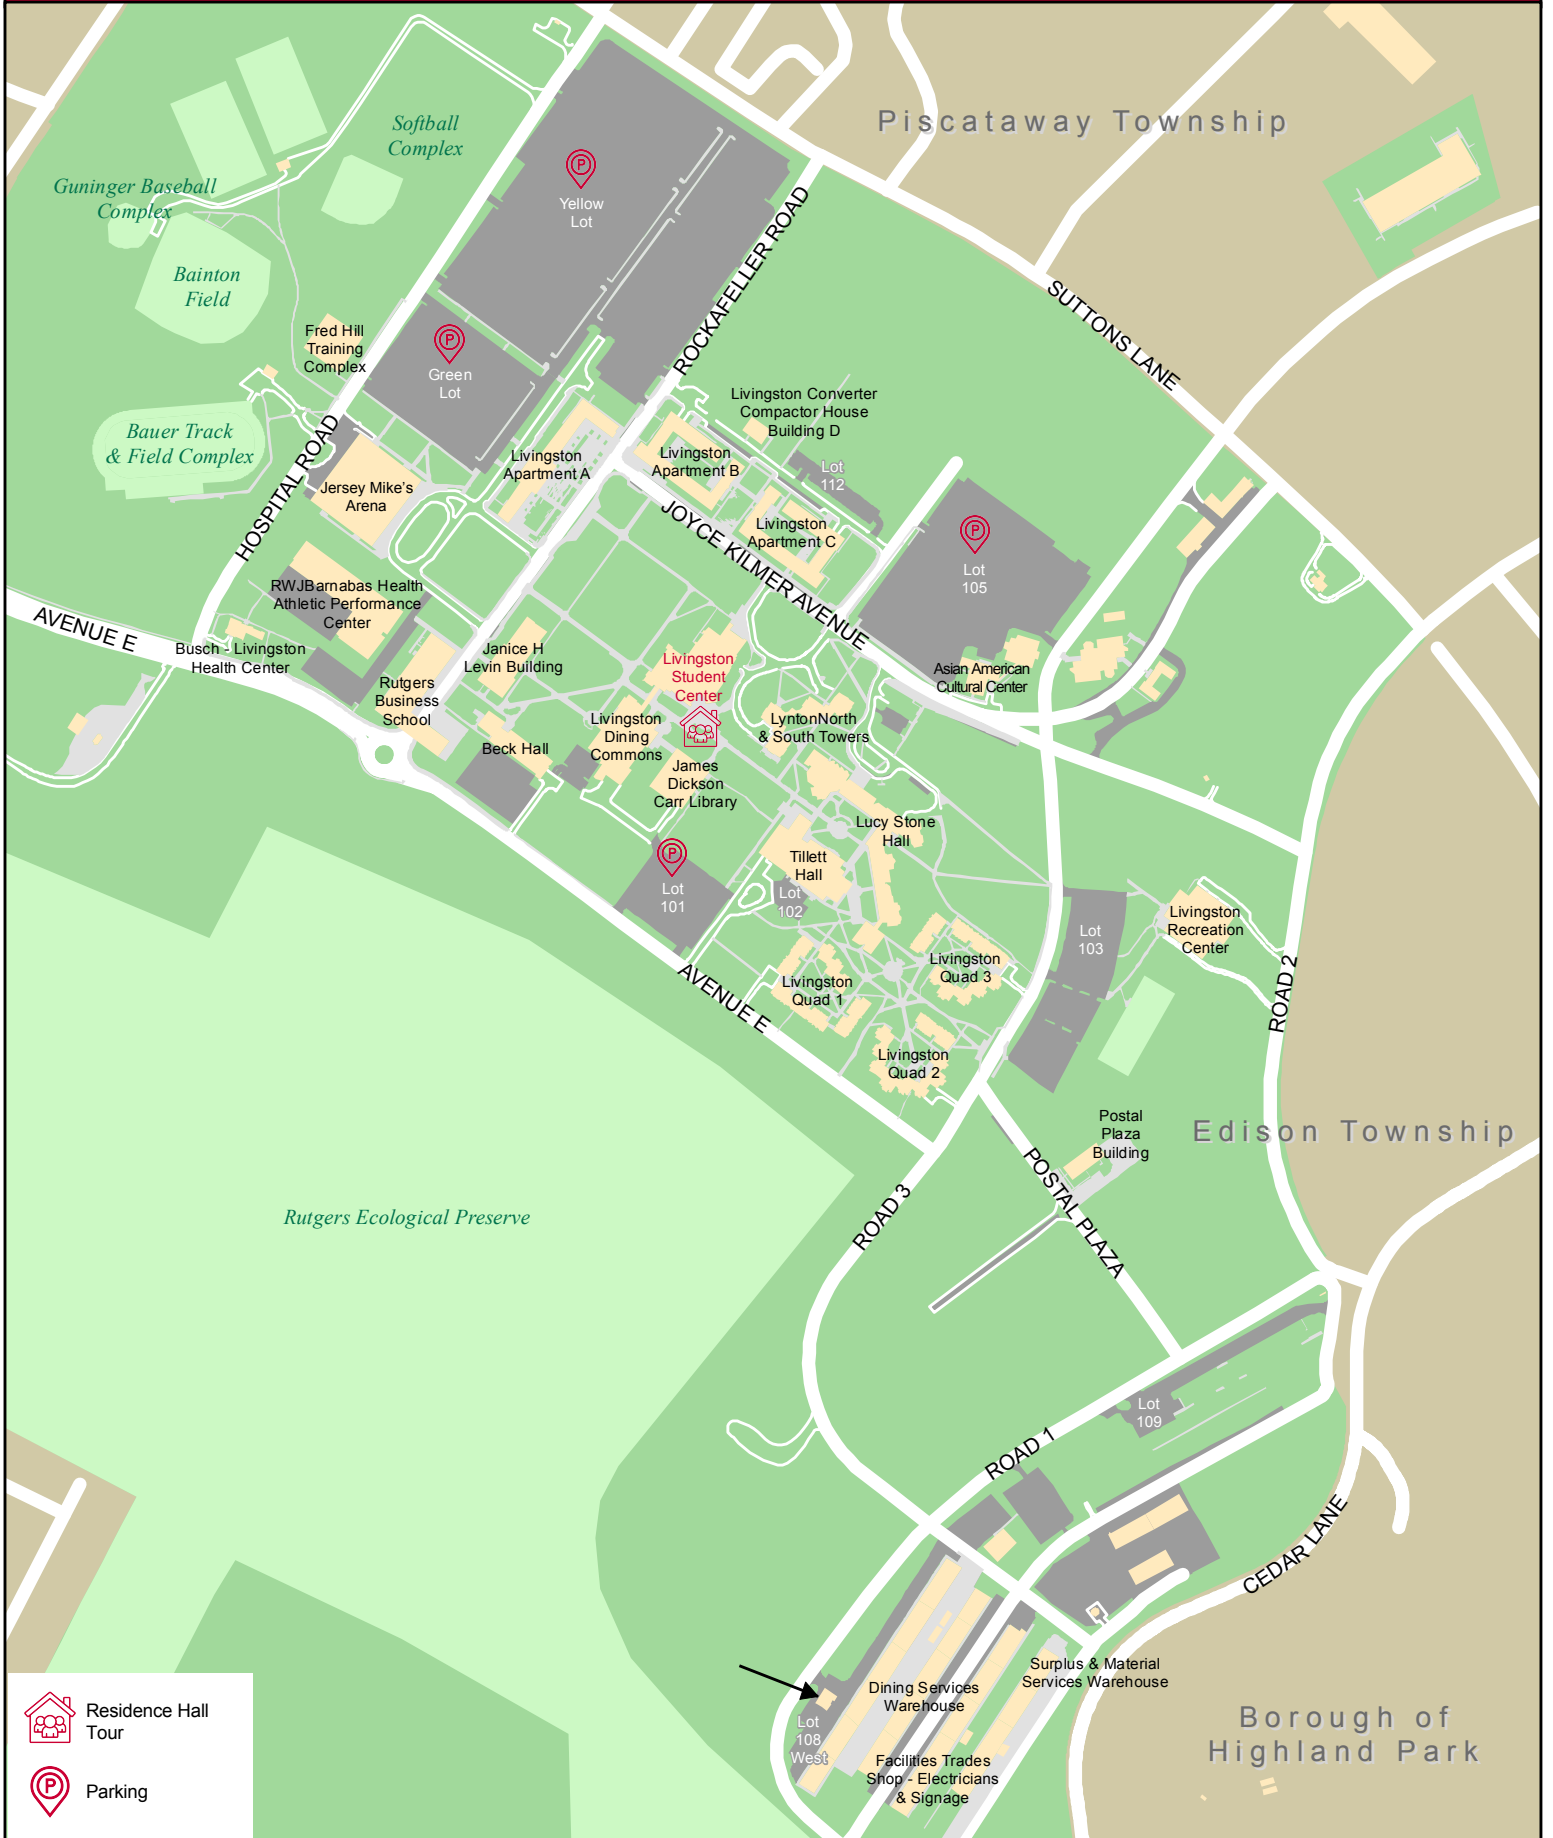

# RUTGERS

UNIVERSITY | NEW BRUNSWICK

# Livingston

 Residence Hall Tour

 Parking